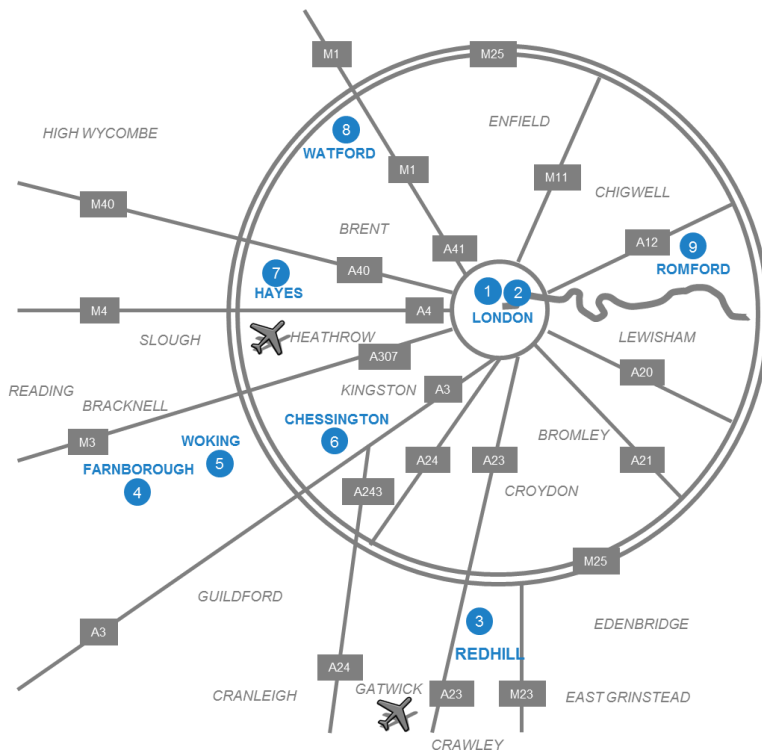

Pricing

Prices shown are correct at point of publication and shown exclusive of VAT and all other applicable levies/taxes.

DCaaS Locations

United Kingdom / South East

- 1 Level 3 - Central London
- 2 Global Switch 2 – London, Docklands
- 3 Digital Realty – Redhill, Surrey
- 4 ARK – Farnborough, Hampshire
- 5 Digital Realty – Woking, Surrey
- 6 Digital Realty – Chessington, Surrey
- 7 Optimum – London, Hayes
- 8 Digital Realty – Watford
- 9 InfinitySDC – Romford, Essex

About SOURCE

SOURCE is a multi-award winning data centre, network and Internet service provider delivering real value to organisations that rely on high-availability IT infrastructure.

Headquartered in Redhill, just 30 minutes from Central London (UK) the SOURCE team provide access to the World's leading data centres and networks, supported by 24/7 managed services.