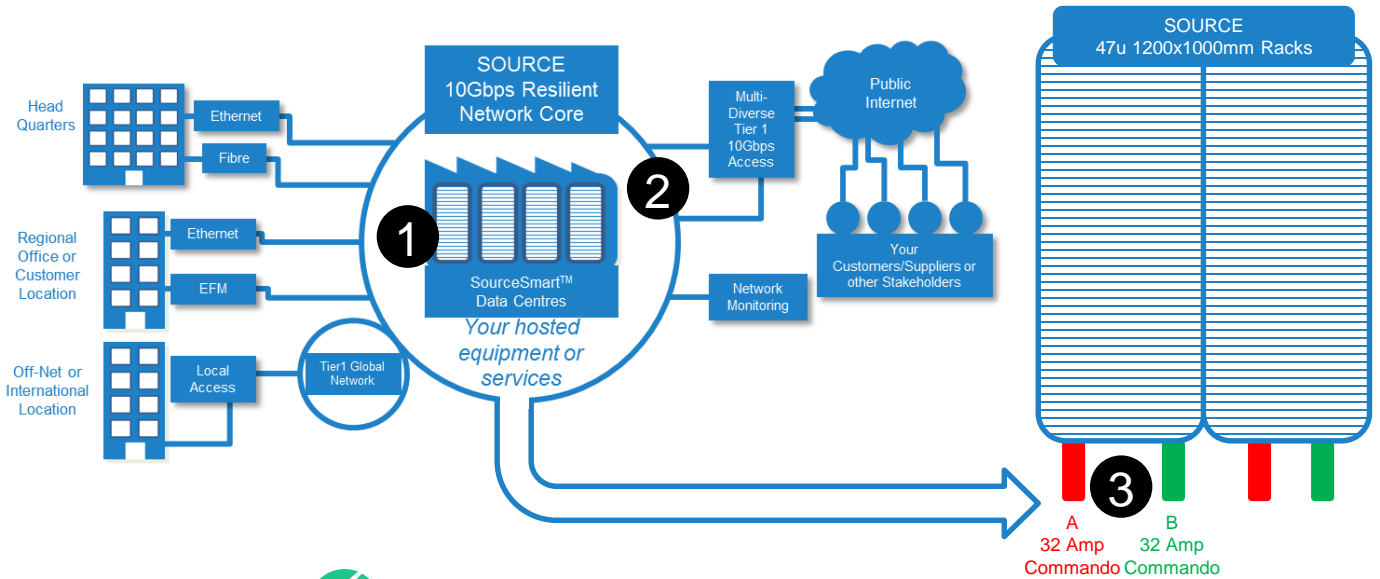

Call:

0800 8600 324

Mail:

source@sourceplc.com

How it works

No rent – No commitment = **Controlled Costs**

1 **Choose Facility**
Choose your favoured SourceSmart Location

2 **Choose Internet/Networks**
Connect with 100Mbps / 1Gbps or 10Gbps resilient access ports to Level 3 Communications or other network providers of your choice